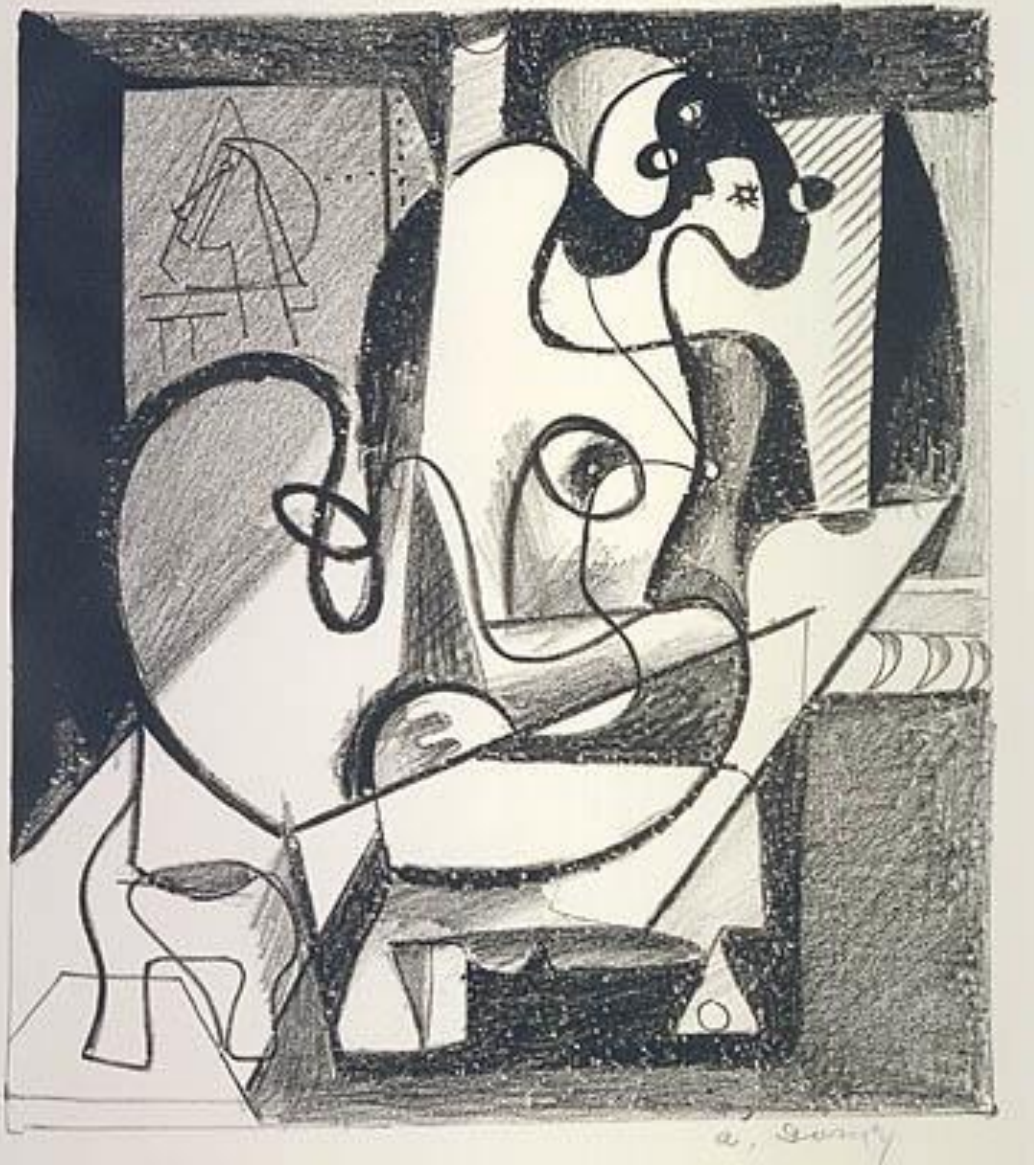

**Arshile Gorky Date: 1929-36 Oil on canvas  
Portrait of Master Bill 132.1 x 100.3 cm**

**c. 1926-c. 1942 , *The Artist and His Mother*  
oil on canvas, 152.3 x 127 cm**

**The Artist's Mother**  
1926 or 1936  
Charcoal on ivory laid paper  
630 x 485 mm

**1928 ,Self-Portrait at the Age of Nine**  
Arshile Gorky American b. Armenia, 1904–1948  
Oil on canvas; 31.1 x 26 cm

**,Portrait of the Artist and His Mother**  
1926/1936  
graphite on squared paper, 61 x 48.3 cm