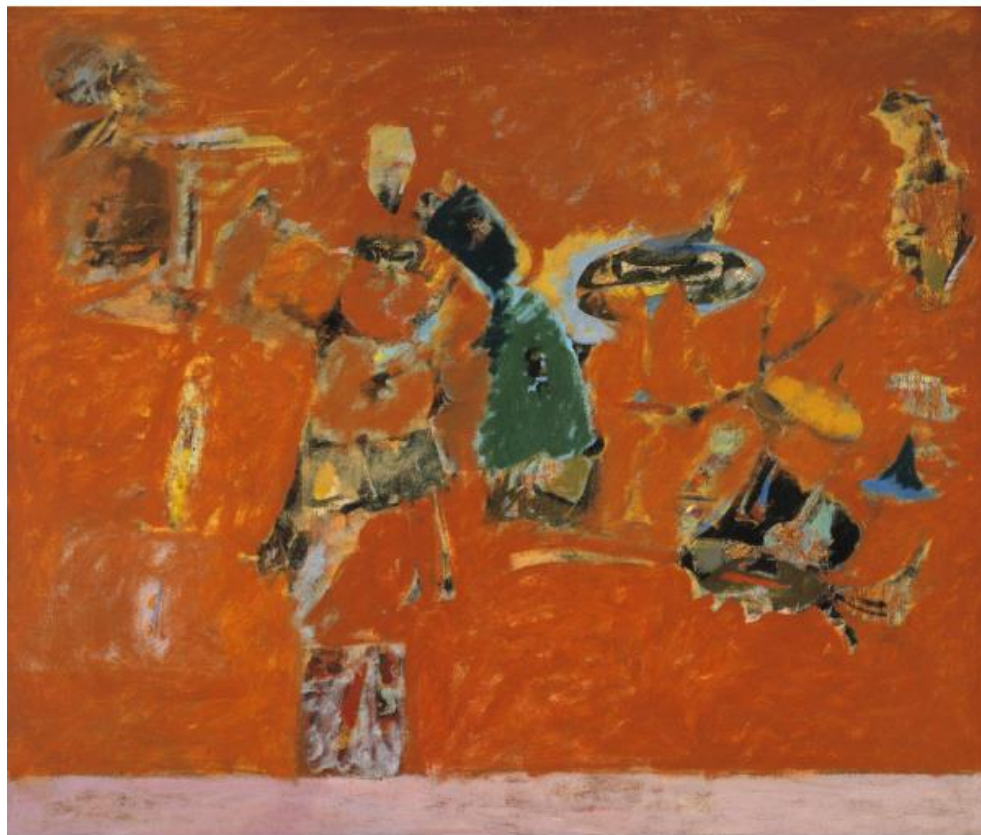

**Arshile Gorky Date: 1929-36 Oil on canvas  
Portrait of Master Bill 132.1 x 100.3 cm**

**c. 1926-c. 1942 , *The Artist and His Mother*  
oil on canvas, 152.3 x 127 cm**

**The Artist's Mother**  
1926 or 1936  
Charcoal on ivory laid paper  
630 x 485 mm

***Garden in Sochi 1941***  
Oil on canvas, 112.4 x 158.1 cm .1941

**.1944 .*The Leaf of the Artichoke Is an Owl***  
Oil on canvas 71.1 x 91.2 cm

1945 .*Diary of a Seducer*  
Oil on canvas, 126.7 x 157.5 cm .

Arshile Gorky  
1947 .*Agony*  
Oil on canvas, 101.6 x 128.3 cm .

1943-1948 *Untitled*  
oil on canvas 138 x163.8 cm

Arshile Gorky

*Untitled summer 1944*  
Oil on canvas, 65 3/4 x 70 3/16 inches

**1944 ,Water of the Flowery Mill  
Arshile Gorky, 1904–1948  
Oil on canvas; 107.3 x 123.8 cm**