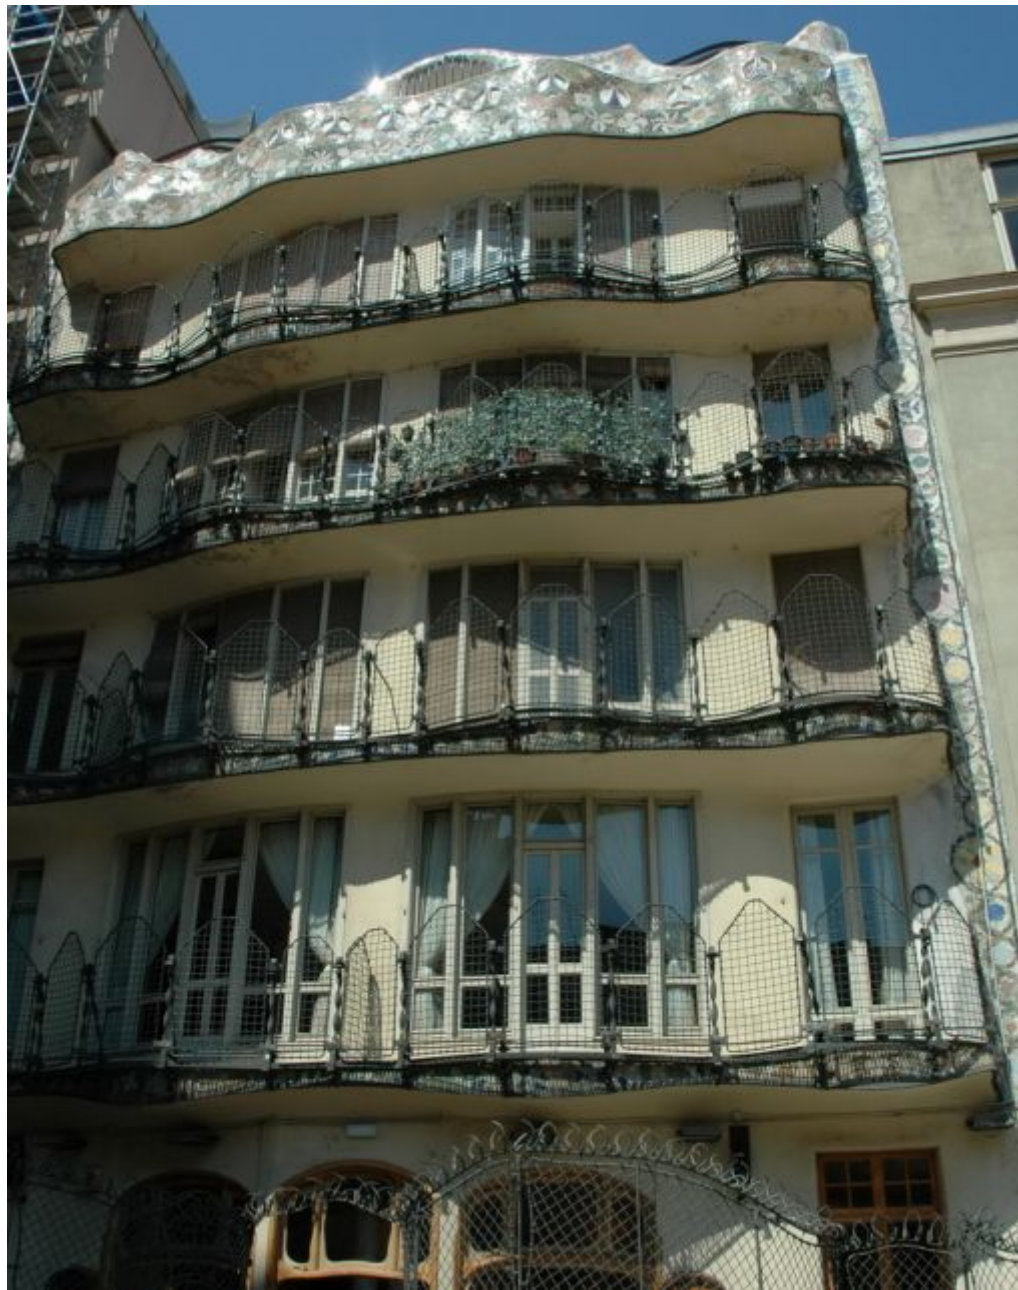

Antoni Gaudí (1852-1926)
Park Güell Structure, from east 1900-1914 Barcelona, Spain

www.GreatBuildings.com

Antoni Gaudi 1852-1926
Park Güell *Roadway through park, looking southwest* 1900-1914 Barcelona, Spain

www.GreatBuildings.com

Antoni Gaudi (1852-1926)
Park Güell *Support below roadway* 1900-1914 Barcelona, Spain

Antoni Gaudí 1852-1926
Casa Batlló Exterior view of façade 1905-1907
Barcelona, Spain

Antoni Gaudí (1852-1926) Casa Batlló
Exterior view of front window 1905-1907 Barcelona, Spain

Antoni Gaudí (1852-1926)
Casa Batlló Interior view of doorway 1905-1907
Barcelona, Spain

Antoni Gaudí 1852-1926
Casa Batlló Exterior view of rear 1905-1907 Barcelona, Spain

Antoni Gaudi 1852-1926, The Temple of the Sagrada Família 1882- Barcelona, Spain

**Antoni Gaudi 852-1926 The Temple of the
Sagrada Família 1882- Barcelona, Spain**

View of interior columns

Antoni Gaudi 1852-1926
The Temple of the Sagrada Família
Passion Façade 1882 Barcelona, Spain

Passion Facade: The Crucifixion