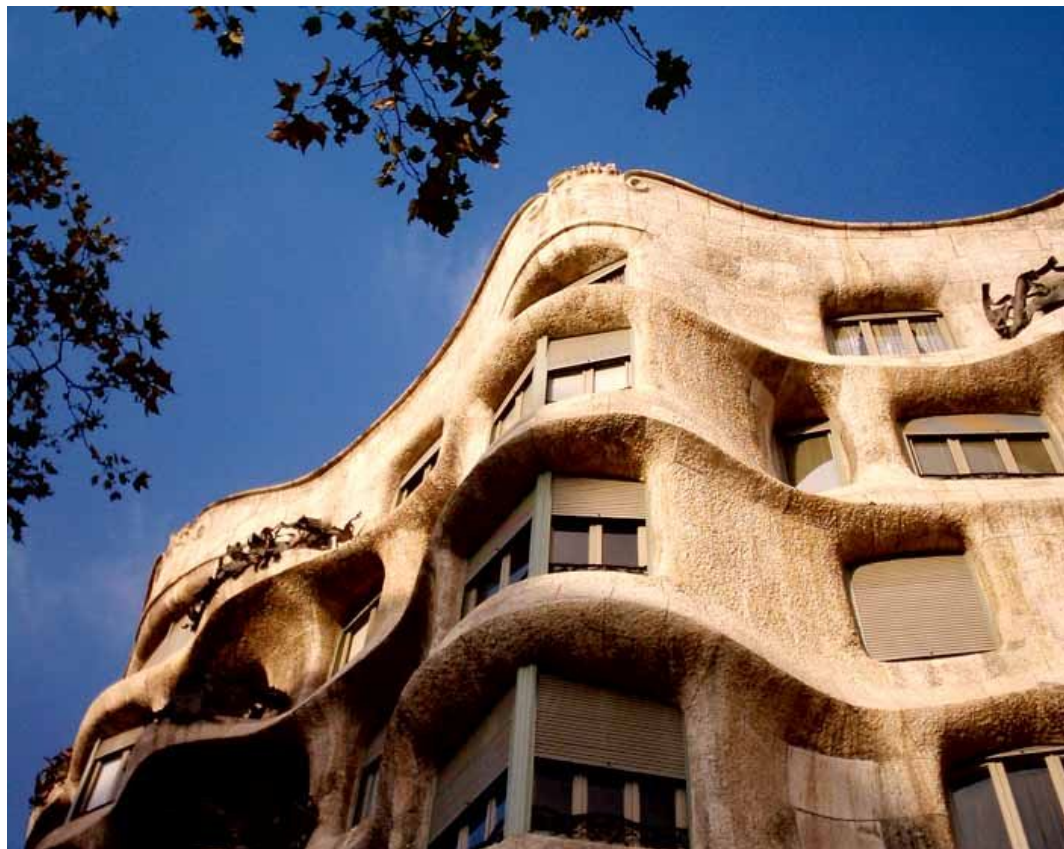

Art Nouveau - 2

Antonio Gaudy 1852-1926

Charles Rennie Mackintosh 1868 -1928

Hector Guimard 1867 – 1942

Louis Comfort Tiffany 1848 – 1933

אפרים משה ליליאן

Antoni Gaudí 1852-1926

The Casa Batlló in Barcelona

built in the year 1877 and remodelled in the years 1905–1907

Casa Milà Barcelona, or La Pedrera, by Antoni Gaudí in Barcelona, Spain 1906 -10

Gaudi Casa Mila Chimney Barcelona

The two buildings at the entrance of the park

Antoni Gaudí (1852-1926) Park Güell 1900 - 1914
***Structure, from west* Barcelona, Spain**

Antoni Gaudi (1852-1926) Park Güell 1900 - 1914
***Park house from northeast* Barcelona, Spain**

Antoni Gaudi (1852-1926) Park Güell
Entrance sign

Antoni Gaudí (1852-1926)
Park Güell Structure, from east 1900-1914 Barcelona, Spain

www.GreatBuildings.com

Antoni Gaudi 1852-1926
Park Güell *Roadway through park, looking southwest* 1900-1914 Barcelona, Spain