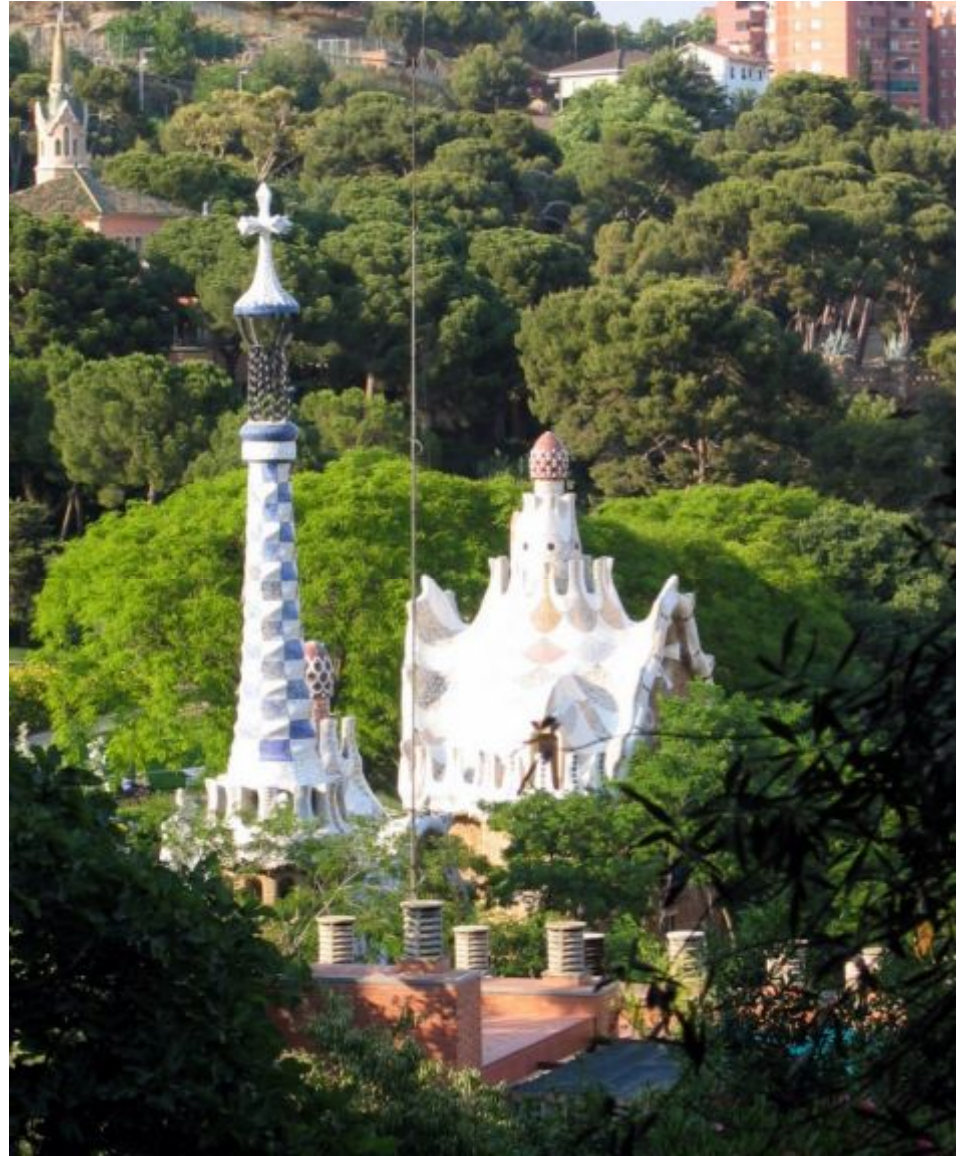

Antoni Gaudí (1852-1926) Park Güell 1900 - 1914
***Structure, from west* Barcelona, Spain**

Antoni Gaudi (1852-1926) Park Güell 1900 - 1914
***Park house from northeast* Barcelona, Spain**

Antoni Gaudi (1852-1926) Park Güell
Entrance sign

Antoni Gaudí (1852-1926)
Park Güell Structure, from east 1900-1914 Barcelona, Spain

www.GreatBuildings.com

Antoni Gaudi 1852-1926
Park Güell *Roadway through park, looking southwest* 1900-1914 Barcelona, Spain