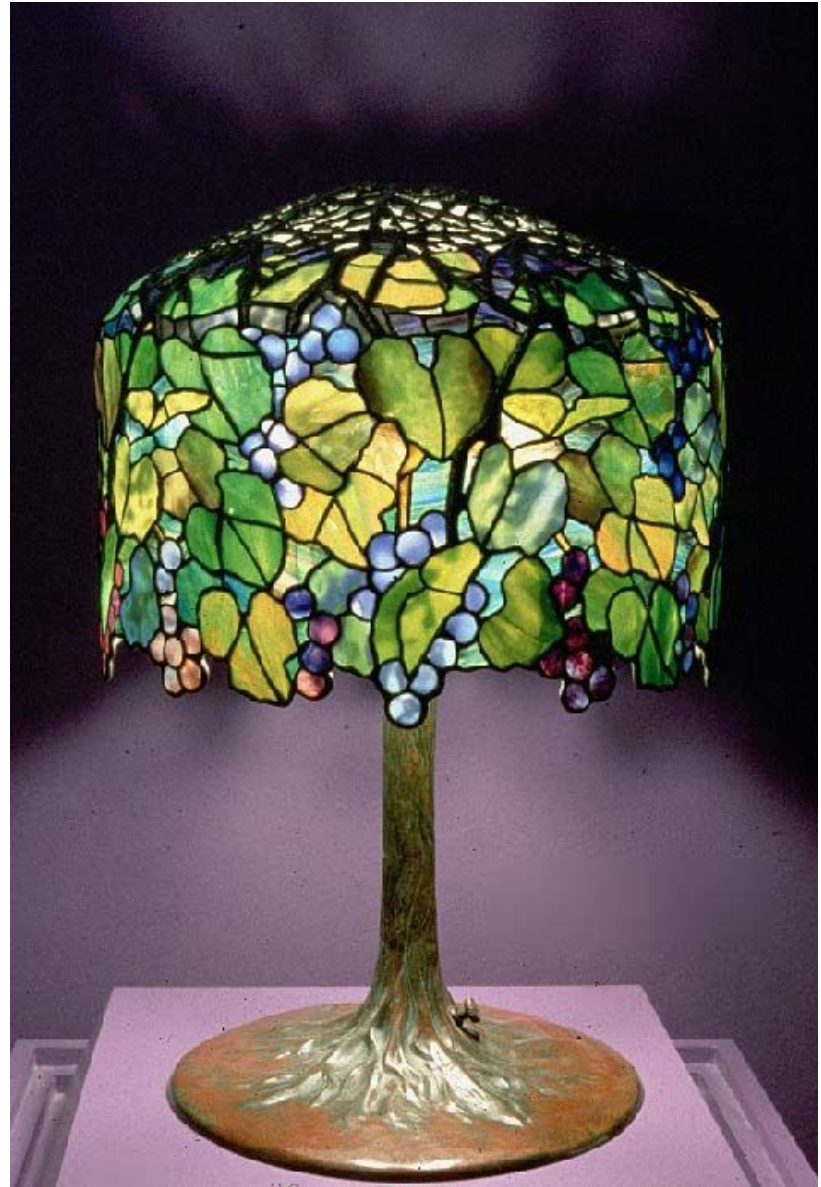

Louis Comfort Tiffany

Vase ca. 1893–97
Favrile glass, 51.4 cm.

Vase 1893 -94
Favrile glass, H. 14.3 cm

Vase 1893 -6
Favrile glass, 35.9 x 29.2 cm

Louis Comfort Tiffany 1848–1933
table lamp Lotus or Water-lily 1904 – 5 Tiffany Studios 1902–1938
Leaded Favrite glass with bronze base, shade H 67.3; base 37.2 cm