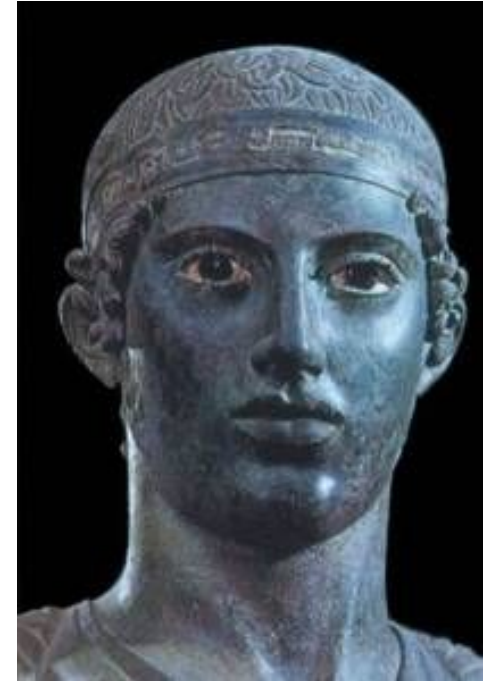

**Charioteer of Delphi"
470 BC. 1.80 cm**

**Roman Kritios Boy marble
480 b.c.**

**Discobolos c. 450 BC MYRON.
(Roman copy) marble
total front left Rome,**

**Zeus – Poseidon ca. 460 B.C.
found in sea off Cape Artemission
bronze 209 cm high**

Il Pannello di Giustiniano 547

**Kleobis and Biton, ca. 590,
hgt. ca.2.17 meters,
found at the Sanctuary of Apollo at Delphi.
Delphi: Museum**

**Kouros from Anavysos,
ca. 540-525 B.C.E. 194 cm**

Charioteer of Delphi"
470 BC. 1.80 cm

Kritios Boy marble 480 b.c.

Marble, 1.17 m tall

Young Blonde 490 - 480 b.c.

**Discobolos c. 450 BC MYRON.
(Roman copy) marble total front left Rome, Museo Nazionale**

MYRON Diskobolos •
5th C B.C.
(Roman copy) marble
Rome, Museo Nazionale Romano