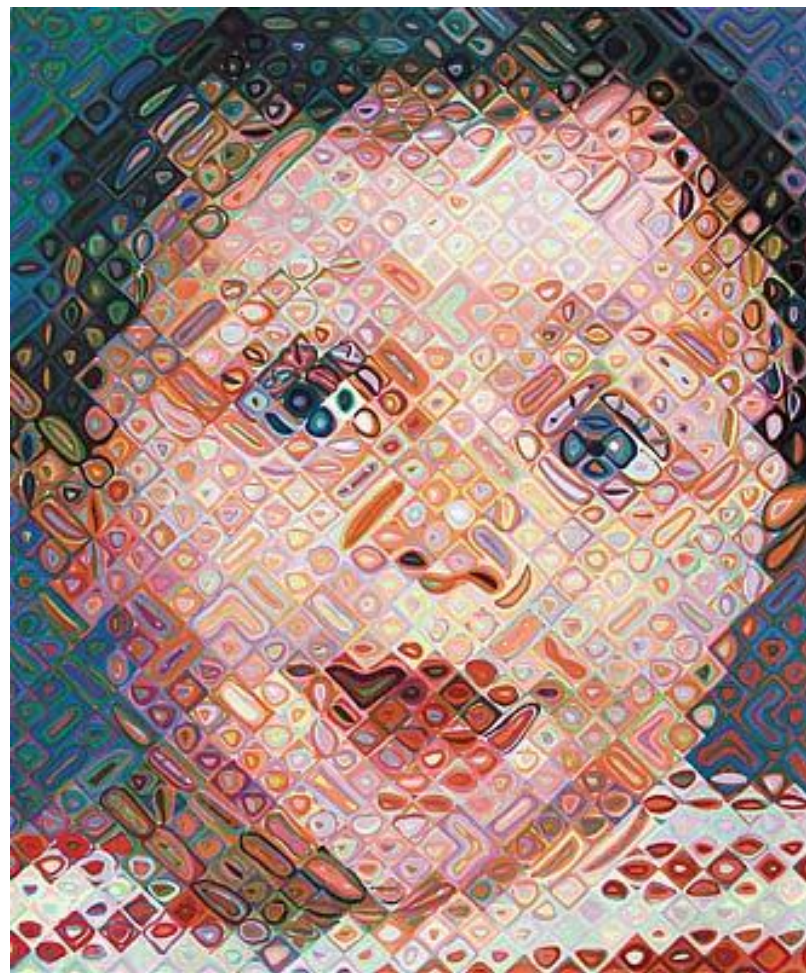

Close, Chuck
,Cindy 1988
Oil on canvas 259.1 x 213.4 cm

- •

CHUCK CLOSE