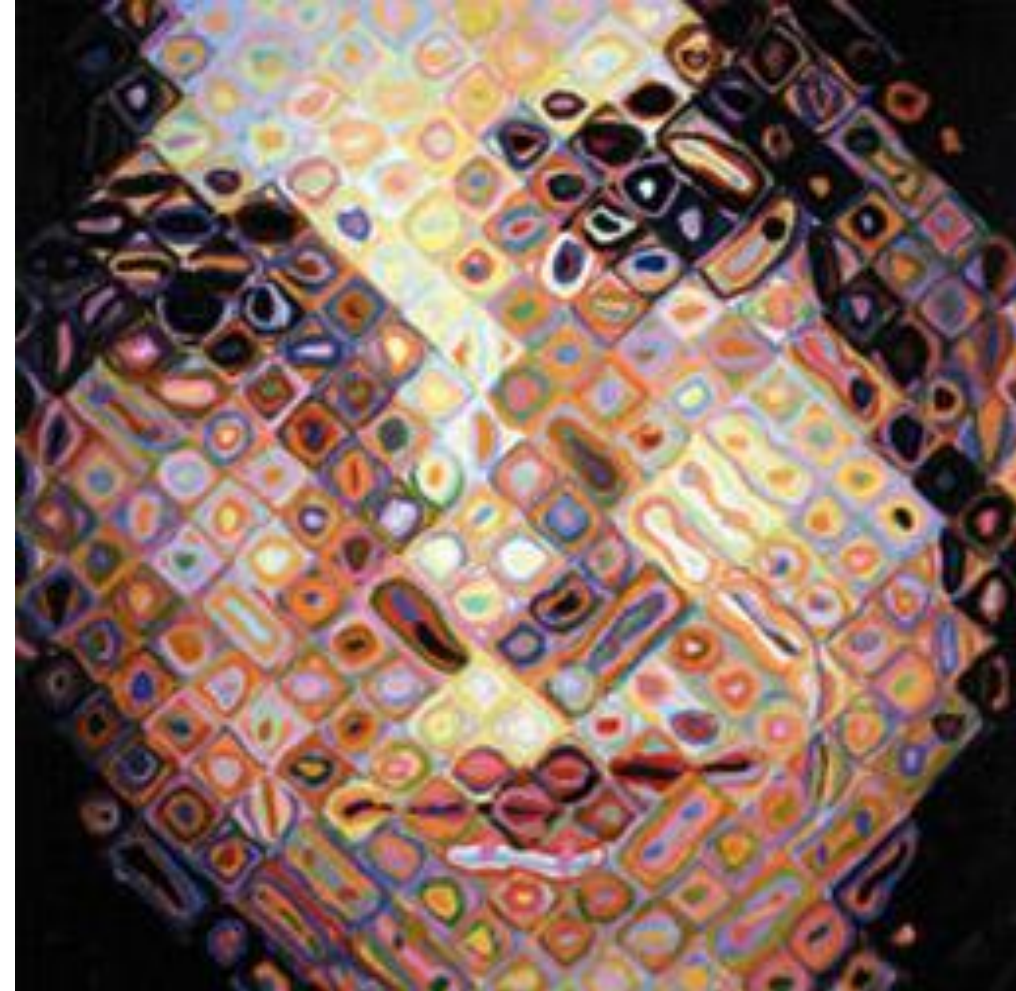

•Chuck Close *Self Portraits / Scribble / Etching Portfolio* 2001 print | etching on paper 46.36 cm x 38.74 cm

,Maggie 1996
Oil on canvas, 30 x 24"
76.2x 61 cm, Photograph by Ellen Page Wilson, courtesy of Pace
Wildenstein, New York, © Chuck Close