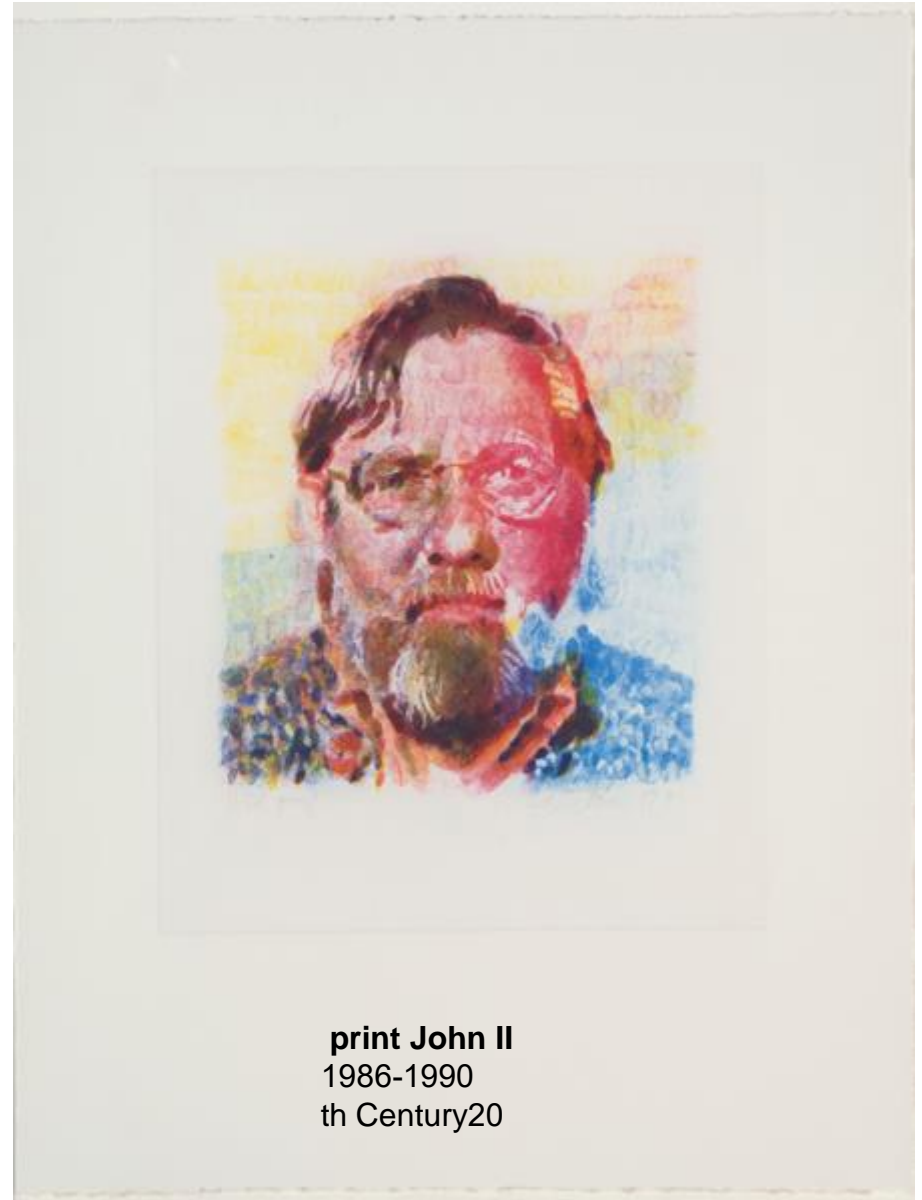

Chuck Close in his studio working on *Self-Portrait* (2004-2005)

Photo: Michael Marfione

**Chuck Close. American, born 1940
1968 .*Study for Self-Portrait*
Gelatin-silver print, ink, pencil, and
pressure-sensitive tape on board, 47.2 x 33.9 cm**

**Chuck Close. American, born 1940
.1997 .*Self-Portrait* .
Oil on canvas, 259.1 x 213.4 cm**

•Chuck Close *Self Portraits / Scribble / Etching Portfolio* 2001 print | etching on paper 46.36 cm x 38.74 cm

,Maggie 1996
Oil on canvas, 30 x 24"
76.2x 61 cm, Photograph by Ellen Page Wilson, courtesy of Pace
Wildenstein, New York, © Chuck Close

Chuck Close American, born 1940
1985 *,Fanny/ Fingerpainting*
oil on canvas, 259.1 x 213.4 x 6.3 cm

<http://www.nga.gov/cgi-bin/pinfo?Object=68433+0+none>

הסבר לתמונה

Chuck Close American, born 1940
1986, Leslie
31 ¼ X 25 ¼ inch color wood block print

print John II
1986-1990
th Century20

Chuck Close American, born 1940
2000 *Untitled Torso K.W*
Two daguerreotypes (diptych), each 20.3 x 15.6 cm