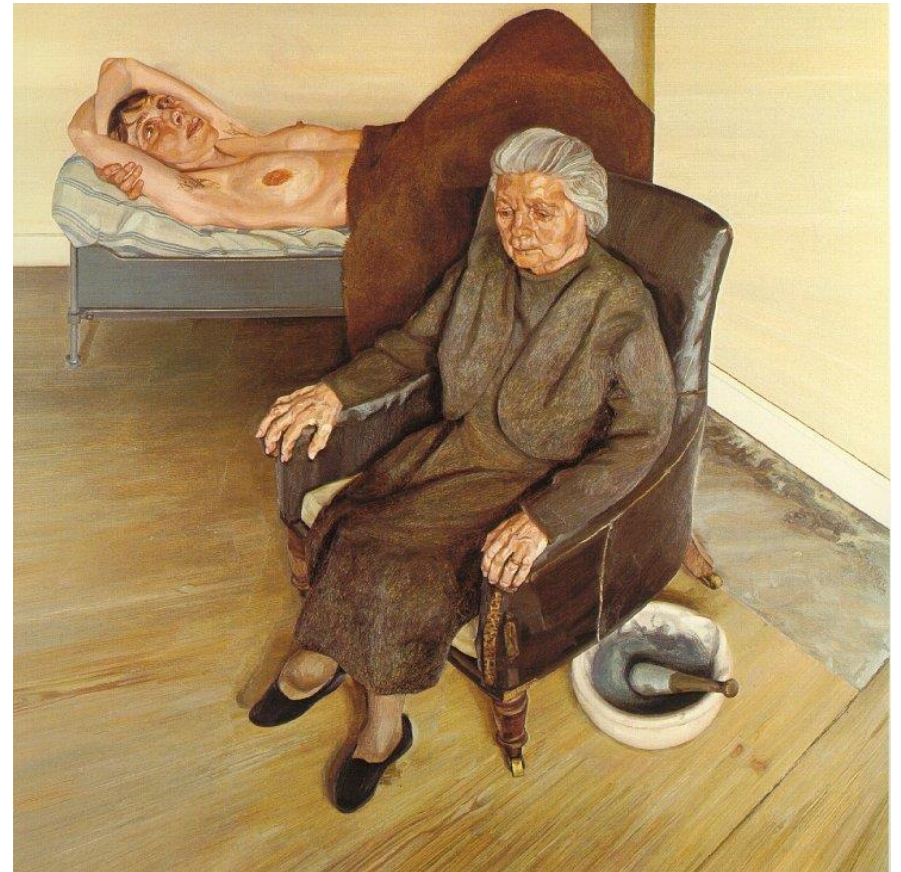

Reflection with two children self portrait 1965
Oil on canvas 91.5 x 91.5 cm Private collection