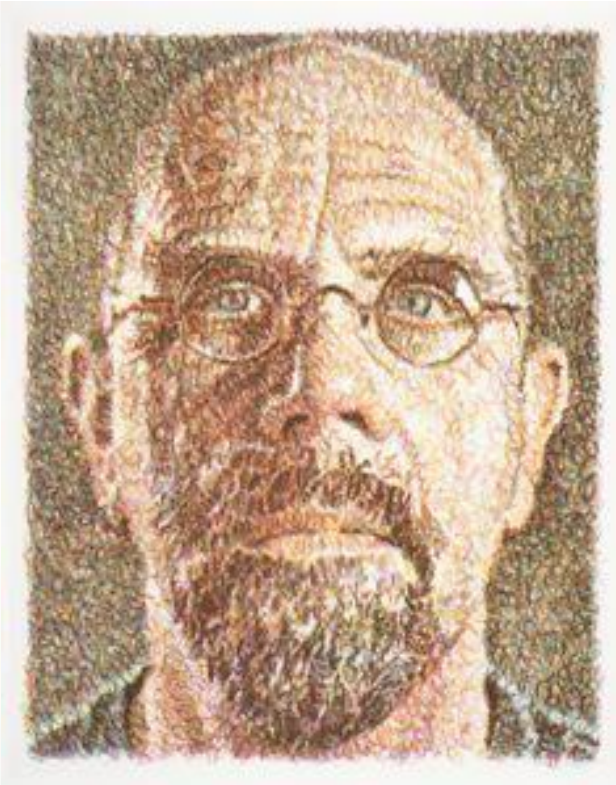

Chuck Close in his studio working on *Self-Portrait* (2004-2005)

Photo: Michael Marfione

**Chuck Close. American, born 1940
1968 .*Study for Self-Portrait*
Gelatin-silver print, ink, pencil, and
pressure-sensitive tape on board, 47.2 x 33.9 cm**

**Chuck Close. American, born 1940
.1997 .*Self-Portrait* .
Oil on canvas, 259.1 x 213.4 cm**

•Chuck Close *Self Portraits / Scribble / Etching Portfolio* 2001 print | etching on paper 46.36 cm x 38.74 cm