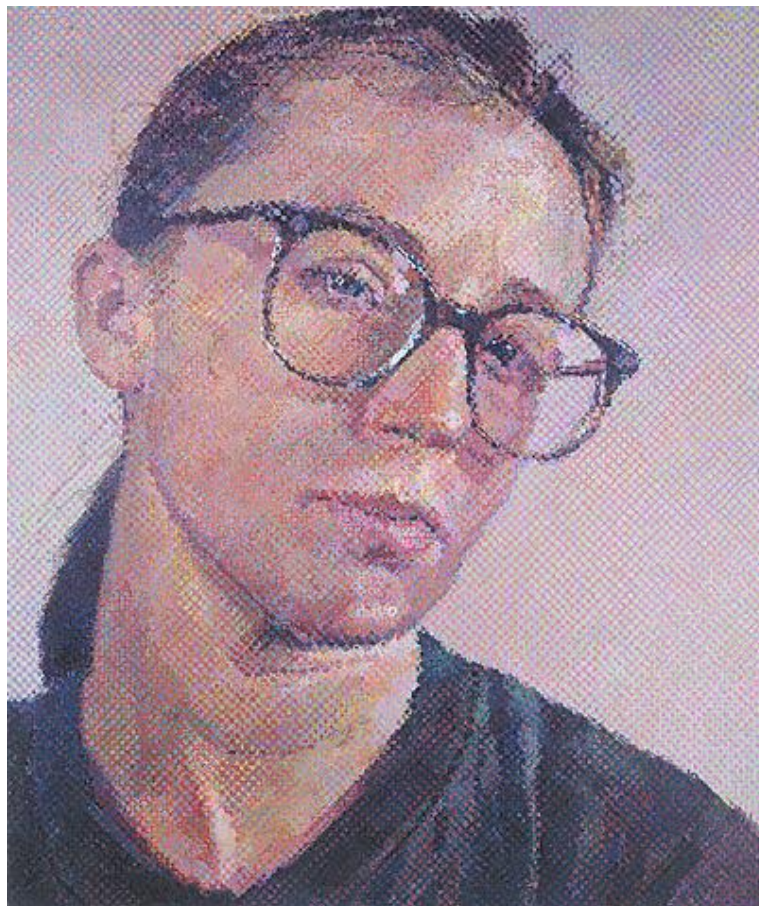

<http://www.nga.gov/cgi-bin/pinfo?Object=68433+0+none>

הסבר לתמונה

Chuck Close American, born 1940
1986, Leslie
31 ¼ X 25 ¼ inch color wood block print

print John II
1986-1990
th Century20

Chuck Close American, born 1940
2000 *Untitled Torso K.W*
Two daguerreotypes (diptych), each 20.3 x 15.6 cm

Emily/Fingerprint/Silk Colle
1986

Emily/Fingerprint/Silk Colle
1986

CHUCK CLOSE American, born 1940
1982, *Phil III*
Cast handmade paper 68 7/8 x 52 5/8 inch
Purchase: Gaines Challenge Fund 1983.23

Close, Chuck
,Cindy 1988
Oil on canvas 259.1 x 213.4 cm