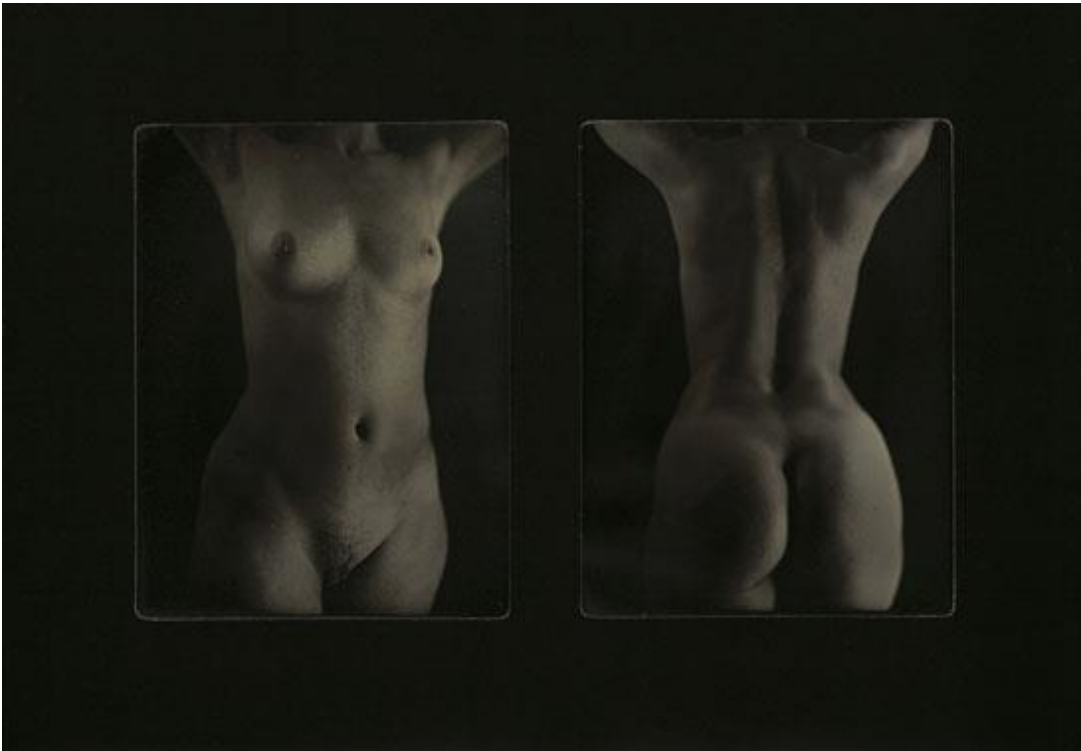

<http://www.nga.gov/cgi-bin/pinfo?Object=68433+0+none>

הסבר לתמונה

Chuck Close American, born 1940
1986, Leslie
31 ¼ X 25 ¼ inch color wood block print

print John II
1986-1990
th Century20

Chuck Close American, born 1940
2000 *Untitled Torso K.W*
Two daguerreotypes (diptych), each 20.3 x 15.6 cm