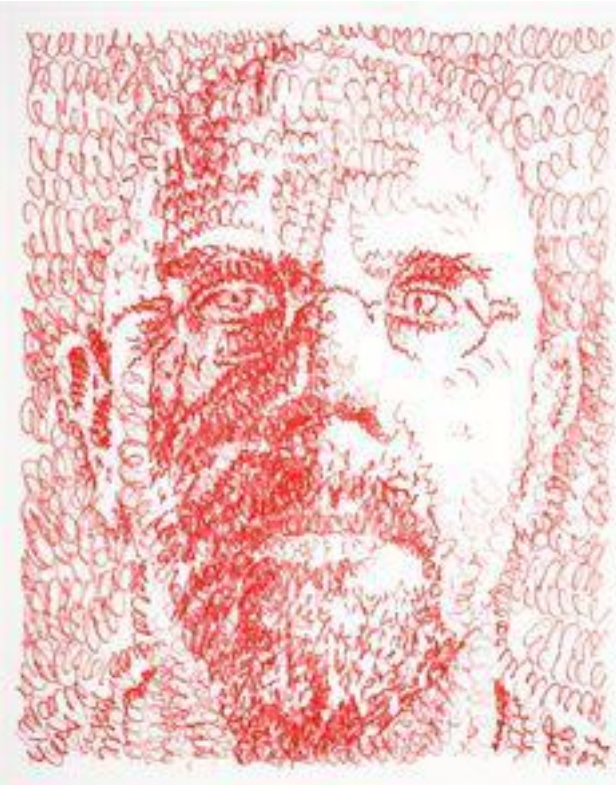

Chuck Close in his studio working on *Self-Portrait* (2004-2005)

Photo: Michael Marfione

**Chuck Close. American, born 1940
1968 .*Study for Self-Portrait*
Gelatin-silver print, ink, pencil, and
pressure-sensitive tape on board, 47.2 x 33.9 cm**

**Chuck Close. American, born 1940
.1997 .*Self-Portrait* .
Oil on canvas, 259.1 x 213.4 cm**

•Chuck Close *Self Portraits / Scribble / Etching Portfolio* 2001 print | etching on paper 46.36 cm x 38.74 cm