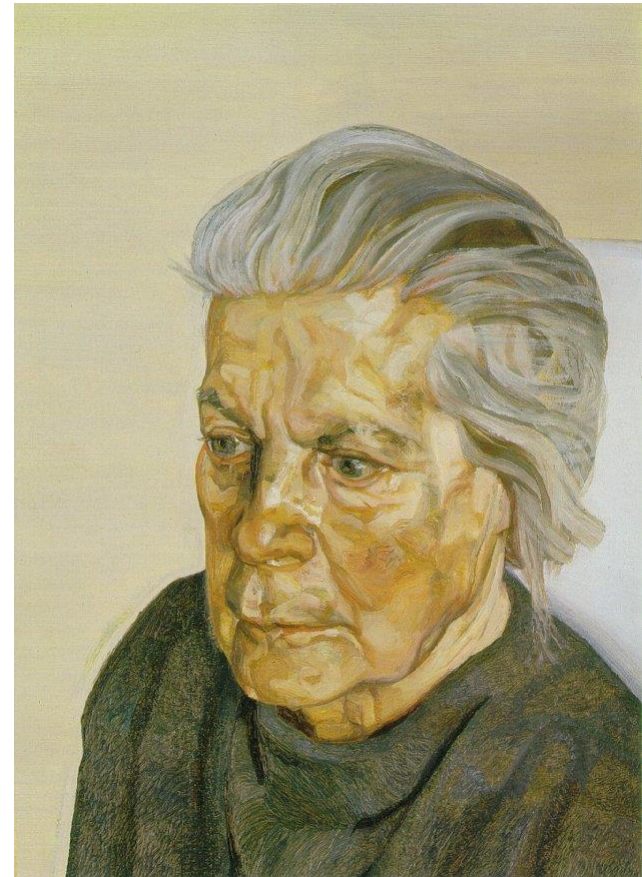

**HANSON Duane | Sun Bather. | 1971
| American | Photorealist | |**

"Child with Puzzle"

Duane Hanson, 1979, polyvinyl with mixed media, life size

"Chinese Student"

Duane Hanson, 1990
Auto body filler with mixed media, life size

Lucian Michael Freud

1922

is a British painter

Reflection self portrait 1985
Oil on canvas, 56.2 x 51.2 cm; Private coll

A Painter 1962 - Lucian Freud

**Freud royal portrait 2001
divides critics**

**1972The painter's mother III
Oil on canvas 32.5 x 23.5 cm
Private collection**